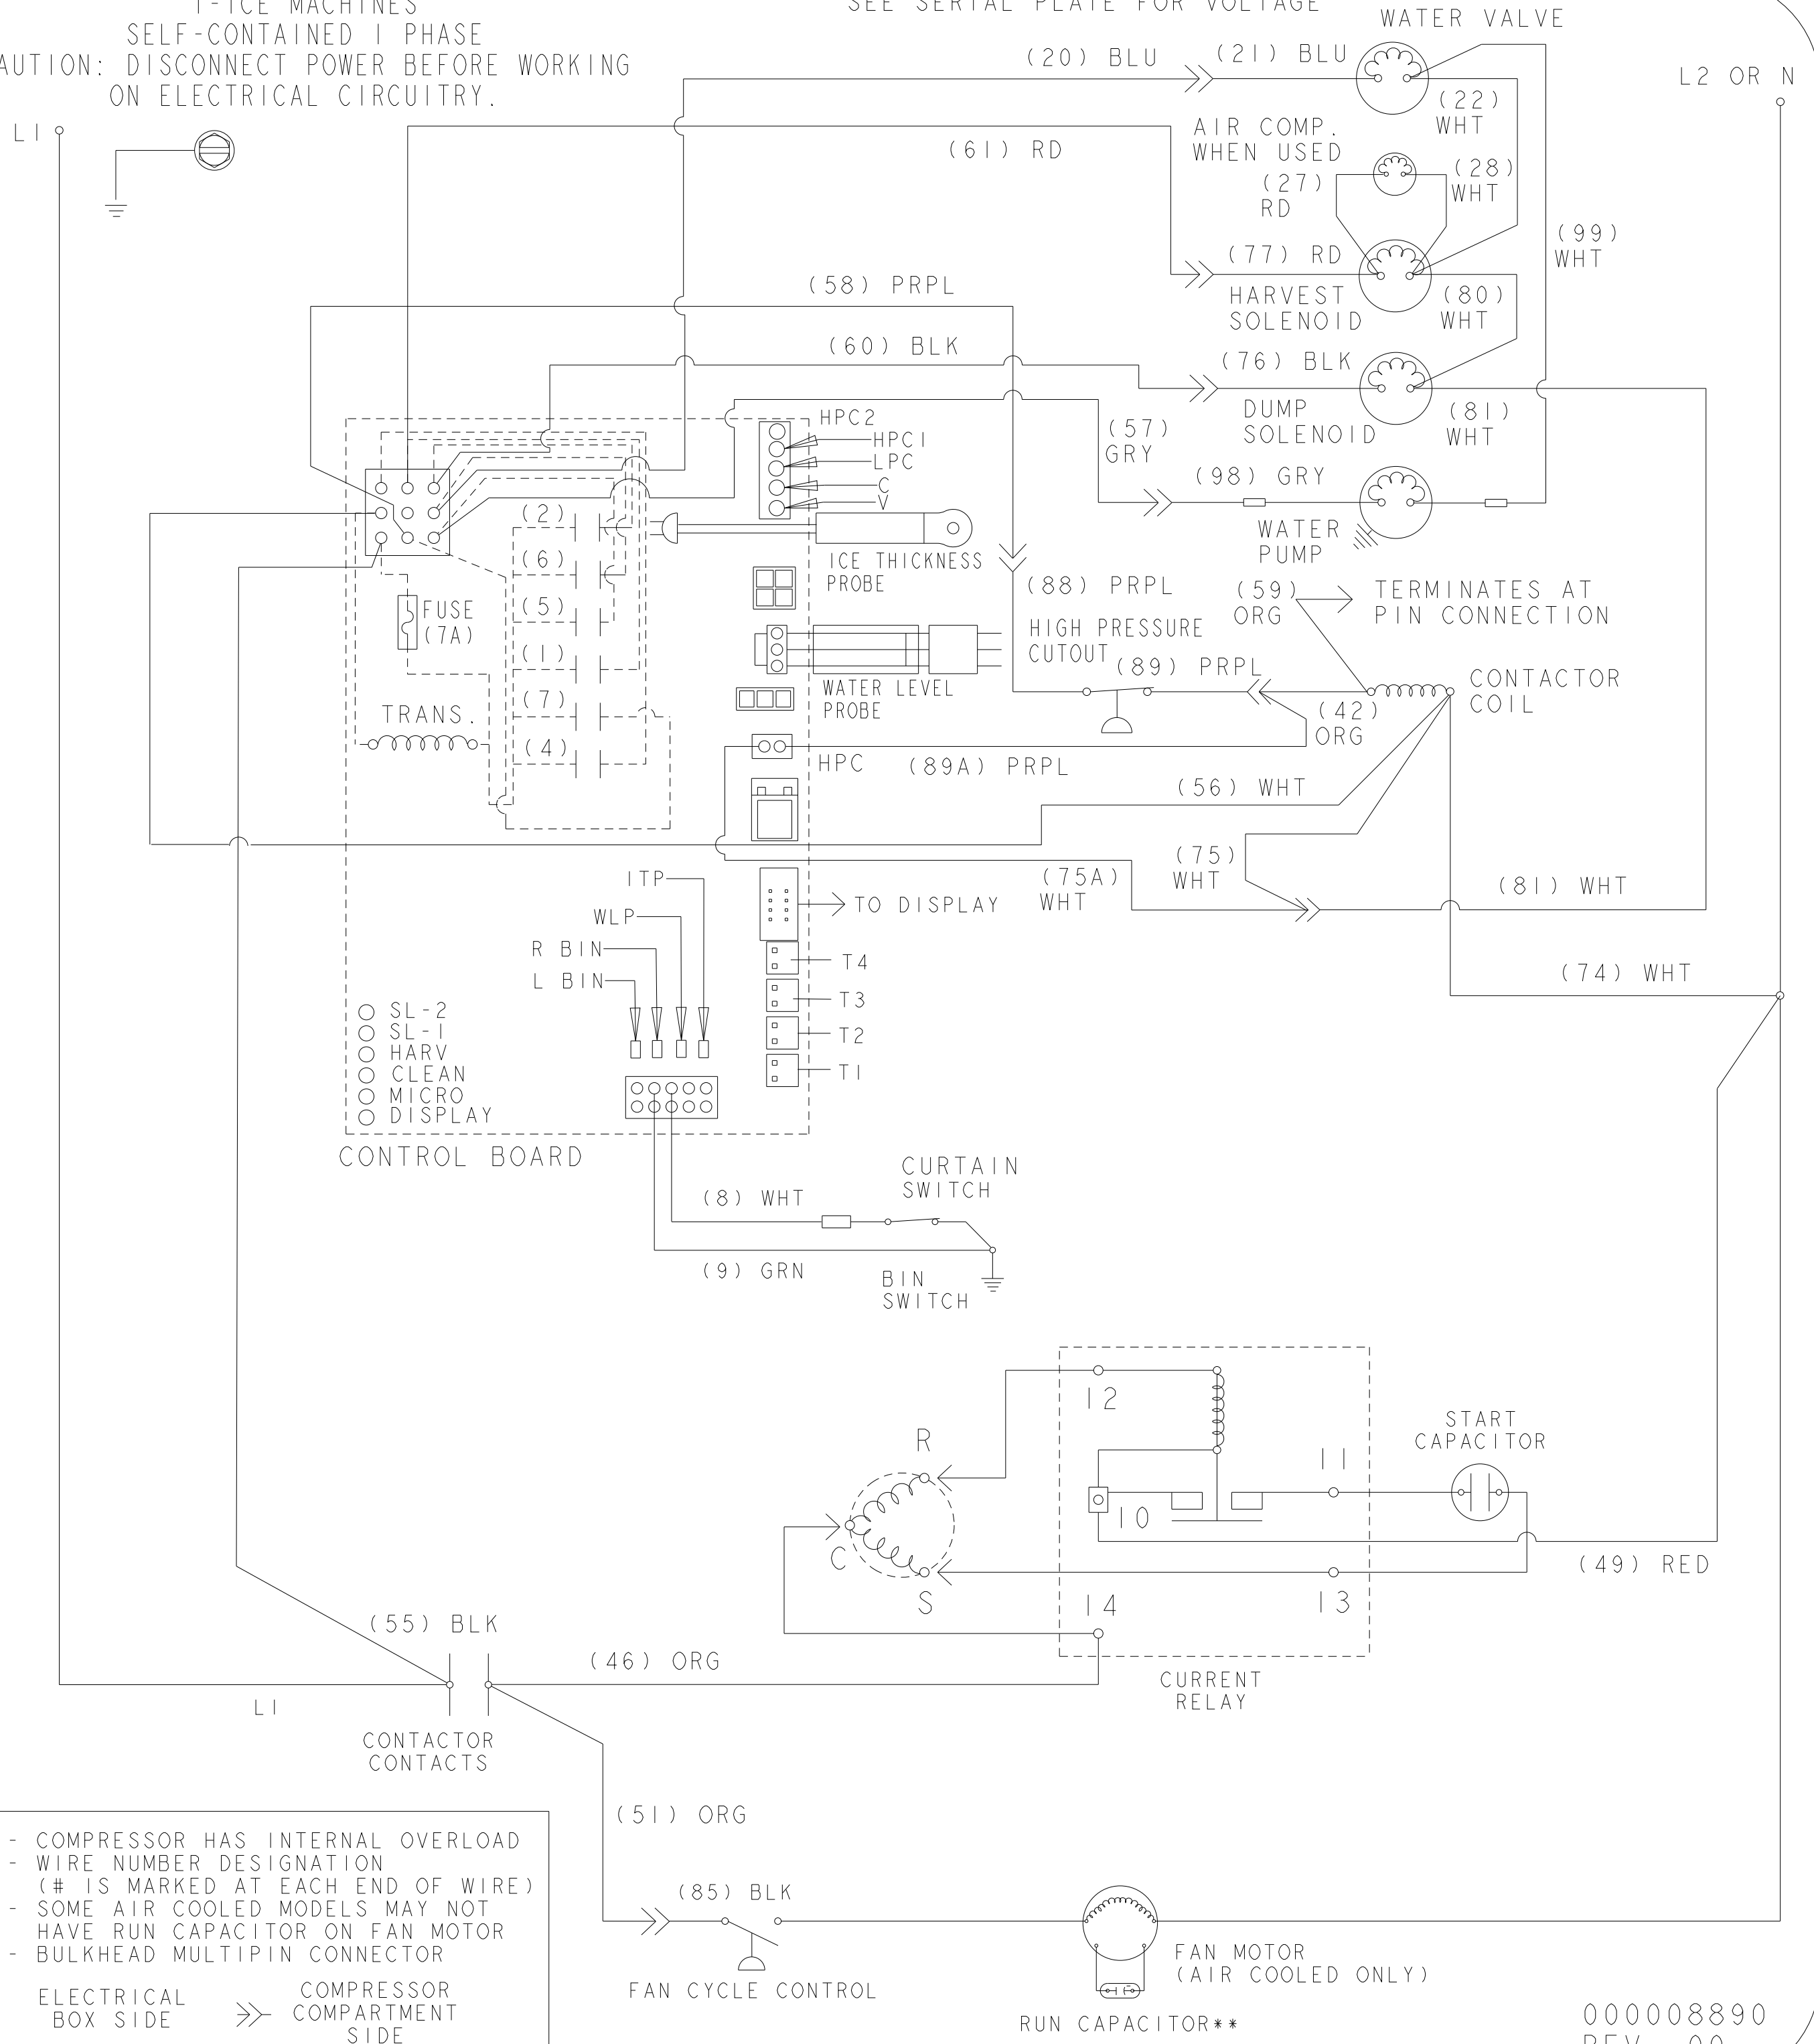

I-ICE MACHINES  
 SELF-CONTAINED 1 PHASE  
 CAUTION: DISCONNECT POWER BEFORE WORKING  
 ON ELECTRICAL CIRCUITRY.

SEE SERIAL PLATE FOR VOLTAGE

\* - COMPRESSOR HAS INTERNAL OVERLOAD  
 ( ) - WIRE NUMBER DESIGNATION  
 (# IS MARKED AT EACH END OF WIRE)  
 \*\* - SOME AIR COOLED MODELS MAY NOT  
 HAVE RUN CAPACITOR ON FAN MOTOR  
 >>> - BULKHEAD MULTIPIN CONNECTOR

ELECTRICAL BOX SIDE >>> COMPRESSOR COMPARTMENT SIDE

000008890  
 REV. 00